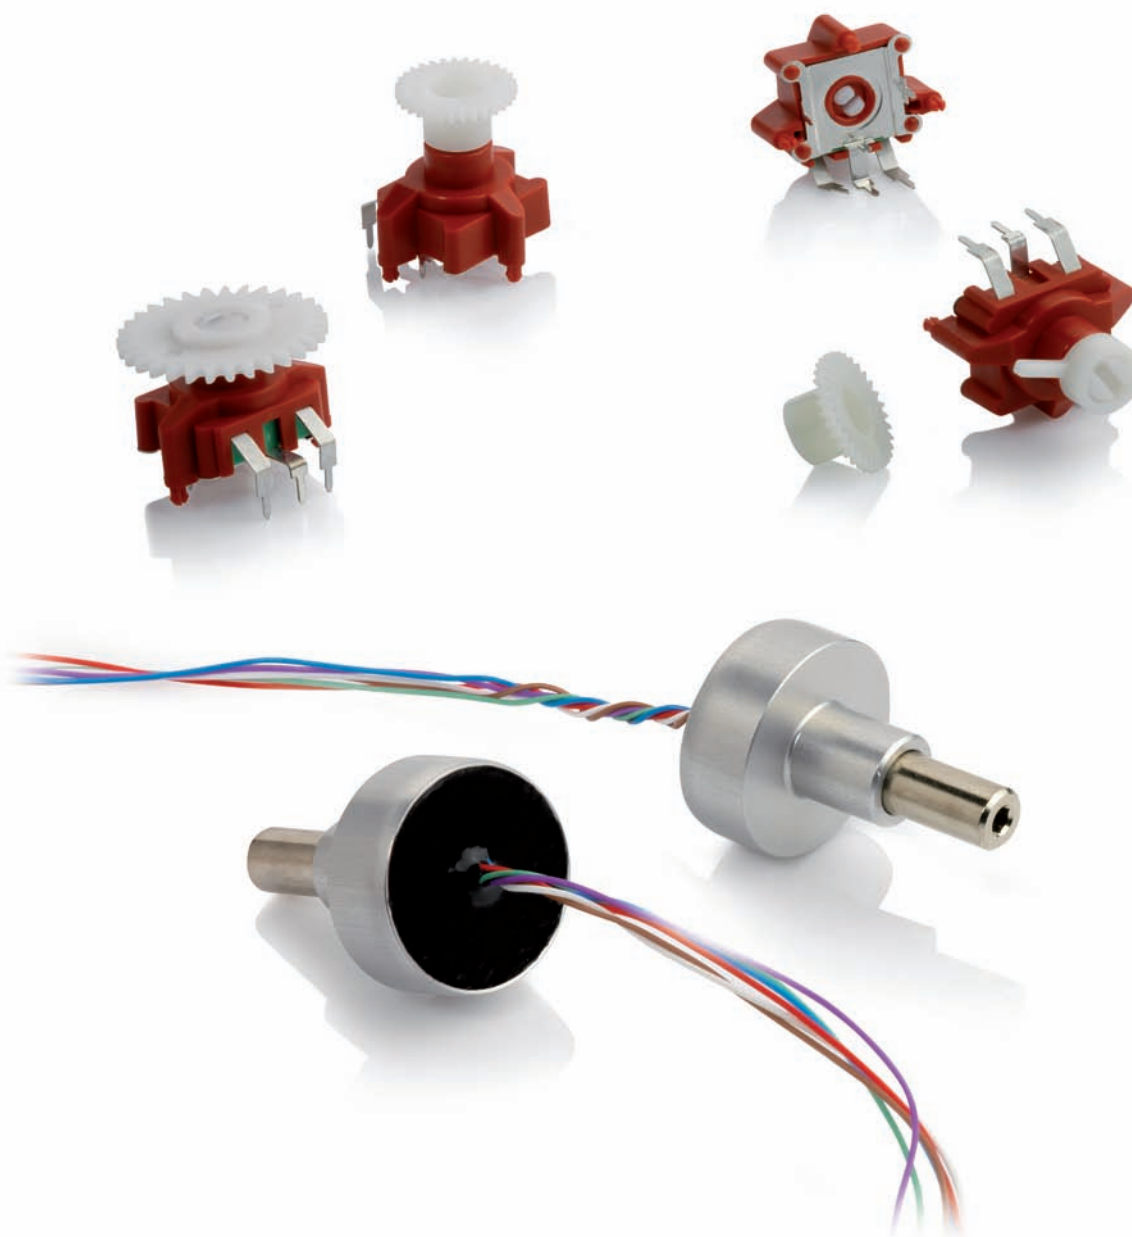

# 5 Special potentiometers

## METAL CASE

### POTENTIOMETER

Synchronized switch and potentiometer functions in a metal enclosure sealed with resin to secure IP 65 environmental protection.

Metal shaft with endless rotation.

Interface by means of wires.

### SENSORS

Modified RS14 with special housing and pin layout.

Mechanical interface by means of different gears.

Up to 1.000.000 mechanical cycles.